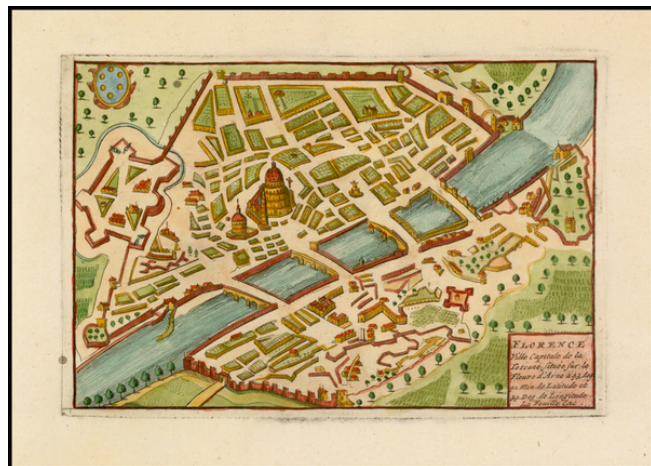

## Florence Ville Capitale de la Toscane . . .

**Stock#:** 38623  
**Map Maker:** de La Feuille  
**Date:** 1720 circa  
**Place:** Amsterdam  
**Color:** Hand Colored  
**Condition:** VG+  
**Size:** 7.5 x 4.5 inches  
**Price:** SOLD

### Description:

An attractive early 18th Century plan of Florence, the capital of Tuscany.

The plan shows the Arno River, Duomo and other major landmarks, along with the major bridges crossing the river.