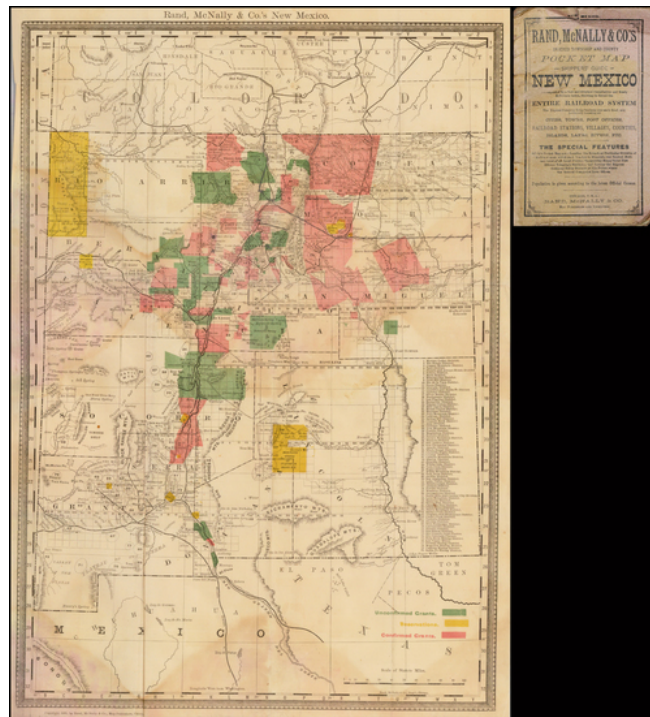

Barry Lawrence Ruderman Antique Maps Inc.

7407 La Jolla Boulevard
La Jolla, CA 92037

www.raremaps.com

(858) 551-8500
blr@raremaps.com

Rand, McNally & Co.'s New Mexico (Pocket Map & Shipper's Guide)

Stock#: 38587
Map Maker: Rand / McNally
Date: 1885
Place: Chicago
Color: Color
Condition: VG
Size: 20 x 13 inches
Price: SOLD

Description:

One of the earliest reasonably obtainable separately issued maps of New Mexico.

Shows early roads, rivers, towns, Indian reservations, forts, mining regions and many other early details.

Includes extensive details throughout the map, with significant information in the accompanying text pamphlet.

Includes information on land grants and mining districts, with a color code for unconfirmed grants, reservations and confirmed claims.

Detailed Condition:

Includes original printed wrappers and text. Minor soiling.