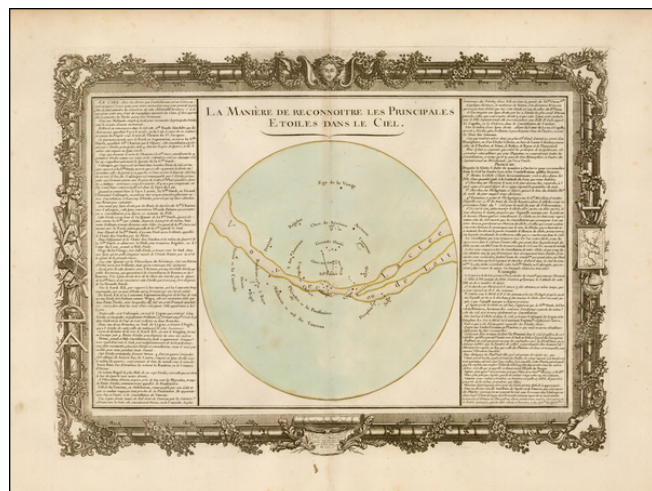

## La Manière De Reconnoitre Les Principales E Toiles Dans Le Ciel

**Stock#:** 38522pb  
**Map Maker:** Buy de Mornas  
**Date:** 1756  
**Place:** Paris  
**Color:** Hand Colored  
**Condition:** VG+  
**Size:** 24.5 x 14.5 inches  
**Price:** \$195.00

### Description:

Decorative map of the Milky Way and positions of the stars in the Sky.

Includes remarkable decorative borders found only in the deluxe edition of Buy De Mornas' *Atlas Methodique et Elementaire de Goographie et l'Histoire*.