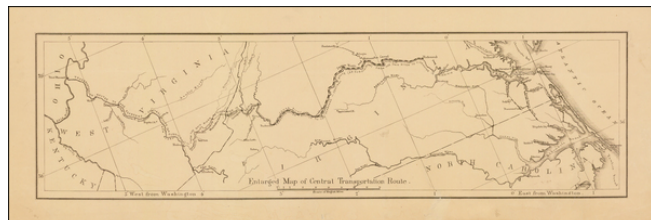

Barry Lawrence Ruderman Antique Maps Inc.

7407 La Jolla Boulevard
La Jolla, CA 92037

www.raremaps.com

(858) 551-8500
blr@raremaps.com

Enlarged Map of Central Transportation Route

Stock#: 38475mb
Map Maker: U.S. Army Corps of Engineers
Date: 1871 circa
Place: Washington, DC
Color: Uncolored
Condition: VG
Size: 28.5 x 8 inches
Price: \$245.00

Description:

Detailed map showing the transportation routes from the Ohio River to the James River.

The map is ordinarily one of 4 maps on a single sheet. This example is likely an offprint, which was issued separately.

Detailed Condition:

Minor marginal tear, just entering lower part of the map to the right of the title.