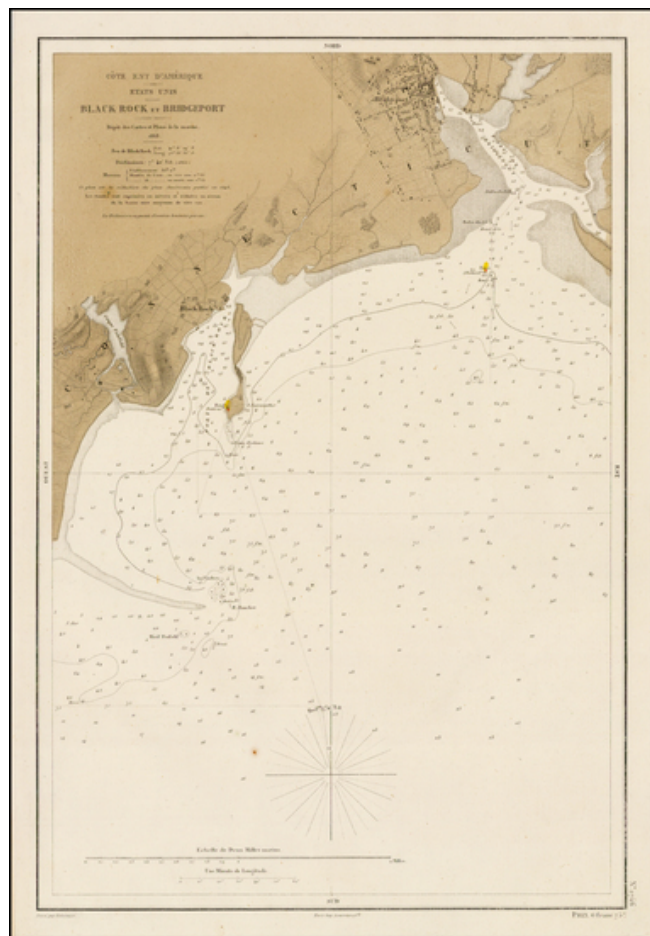

## Black Rock et Bridgeport. . . . 1868

**Stock#:** 38455pb  
**Map Maker:** Depot de la Marine  
**Date:** 1868  
**Place:** Paris  
**Color:** Color  
**Condition:** VG+  
**Size:** 19 x 14.5 inches  
**Price:** \$275.00

### Description:

Fine example of this rare French edition of Hassler's chart of the Harbors of Black Rock and Bridgeport, Connecticut, originally published for the United States Coast Survey.

Striking example, published in Paris by Lemer cier and priced at 75 French centimes.