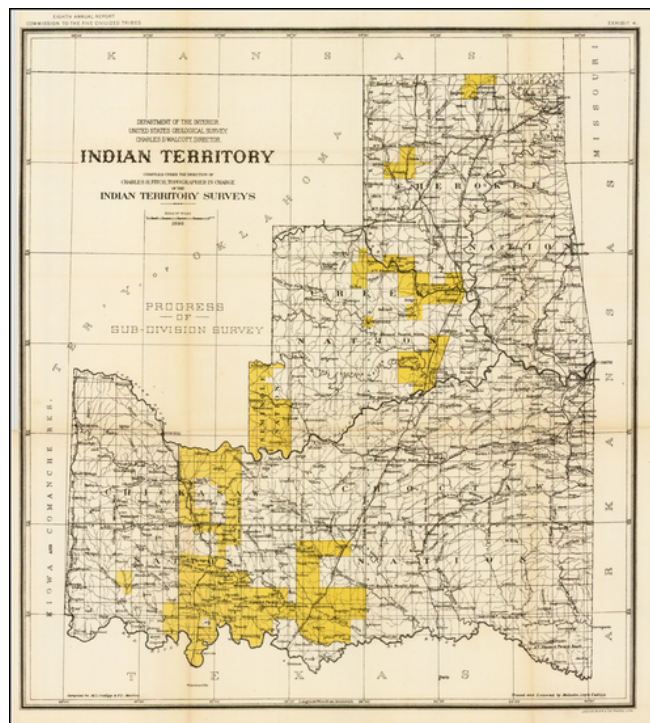

## Indian Territory . . . 1898

**Stock#:** 38384  
**Map Maker:** United States Department of the Interior  
**Date:** 1898  
**Place:** Washington  
**Color:** Color  
**Condition:** VG  
**Size:** 20 x 18 inches  
**Price:** SOLD

### Description:

Interesting map of Indian Territory, after it had been severed from Oklahoma Territory but before the brief naming of the region as Sequoyah.

Prepared for the *8th Annual Report of the Commission to the Five Civilized Tribes* by Charles Fitch. This is one of the most detailed 19th Century maps of the region and one of the very few to focus on Indian Territory after its split from Oklahoma.