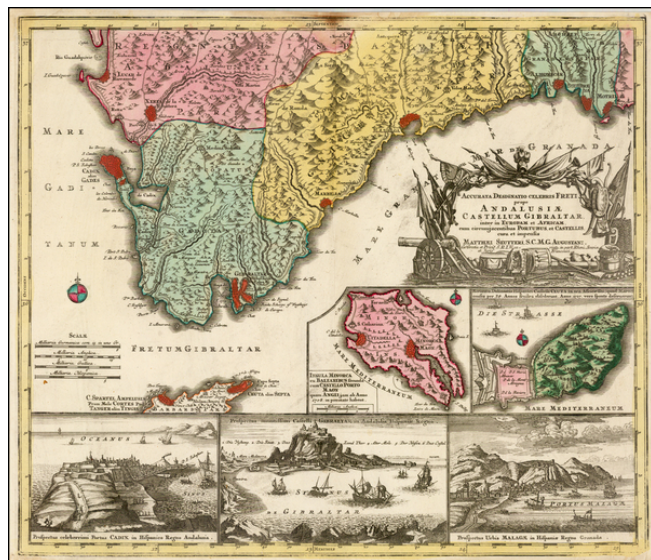

Barry Lawrence Ruderman Antique Maps Inc.

7407 La Jolla Boulevard
La Jolla, CA 92037

www.raremaps.com

(858) 551-8500
blr@raremaps.com

Accurata Designatio Celebris Freti prope Andalusiae Castellum Gibraltar inter in Europam et Africam cum circumjacentibus Portubus et Castellis cura et impensis (with inset maps of Menorca, Ceuta and views of Malaga, Castle of Gibraltar and Cadix)

Stock#: 38382
Map Maker: Seutter
Date: 1730 circa
Place: Augsburg
Color: Hand Colored
Condition: VG
Size: 22 x 19 inches
Price: \$ 450.00

Description:

Decorative regional map of the southern parts of Spain, with large inset maps of Minorca, Ceuta, Cadiz, Gibraltar and Malaga.

Detailed Condition:

Discoloration at upper centerfold and minor waterstaining.