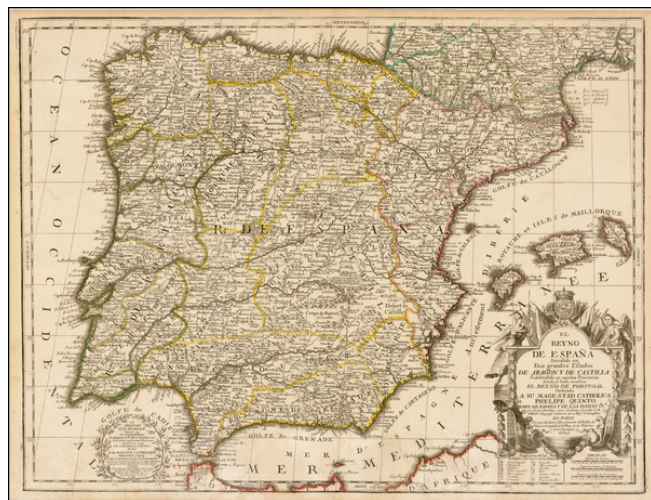

## El Reyno De España Dividido en Dos grandes Estados De Aragon Y De Castilla Sudivido en muchas Provincias donde se halla tambien El Reyno De Portugal . . .

**Stock#:** 38330mp  
**Map Maker:** Nolin  
**Date:** 1740 circa  
**Place:** Paris  
**Color:** Outline Color  
**Condition:** VG  
**Size:** 24 x 19 inches  
**Price:** SOLD

### Description:

Rare Spanish language map of Spain and Portugal, with companion French title in smaller cartouche, published by Nolin in Paris.

The map includes a finely detailed treatment of the Iberian Peninsula, with a decorative cartouche surmounted by a coat of arms.

Includes the Balearic Islands.