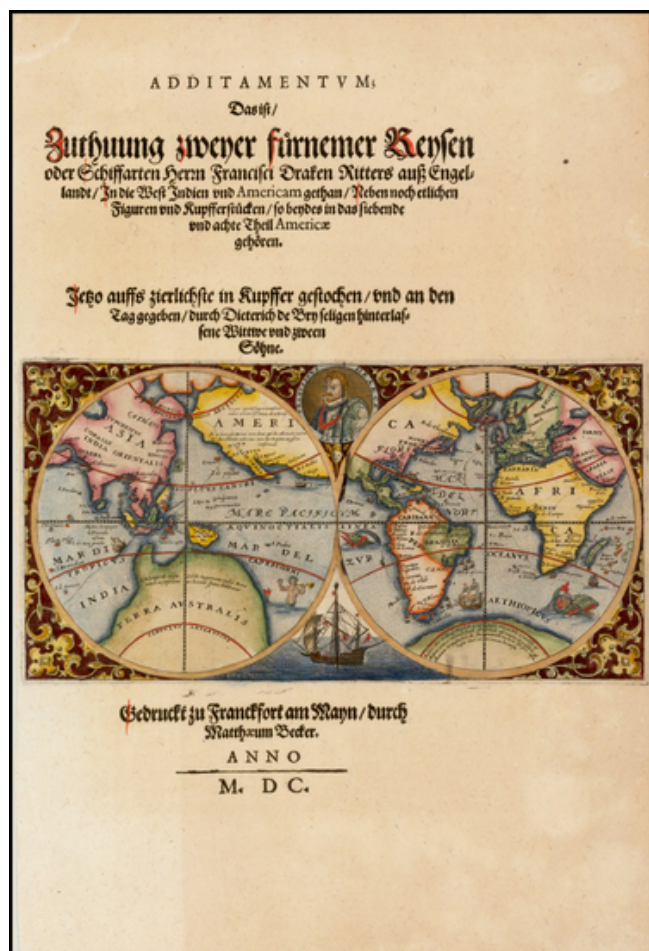

## (Map of the World Showing the Route of Sir Francis Drake)

**Stock#:** 38250  
**Map Maker:** De Bry  
**Date:** 1599  
**Place:** Frankfurt  
**Color:** Hand Colored  
**Condition:** VG+  
**Size:** 9 x 4.5 inches  
**Price:** \$3,200.00

### Description:

Fine example of Theodore De Bry's reduction of Jodocus Hondius' broadside map illustrating the Sir Francis Drake's circumnavigation of the World in 1577-1580.

The map shows Drake's route (with tiny ships noting the direction of Drake's course) and displays a portrait of Drake at the top and illustration of his ship at the bottom. The map is further embellished with sea monsters and an elegant strapwork motif, reminiscent of Mercator's world map.

The exact date of the Hondius-Drake broadside is not known but believed to be the work of a young Jodocus Hondius, circa 1595.

**Barry Lawrence Ruderman  
Antique Maps Inc.**

7407 La Jolla Boulevard  
La Jolla, CA 92037

[www.raremaps.com](http://www.raremaps.com)

(858) 551-8500  
[blr@raremaps.com](mailto:blr@raremaps.com)

---

**(Map of the World Showing the Route of Sir Francis Drake)**

The map appeared in several editions of De Bry's America Part VIII, beginning in 1599. The present example appeared in the 1600 German edition.