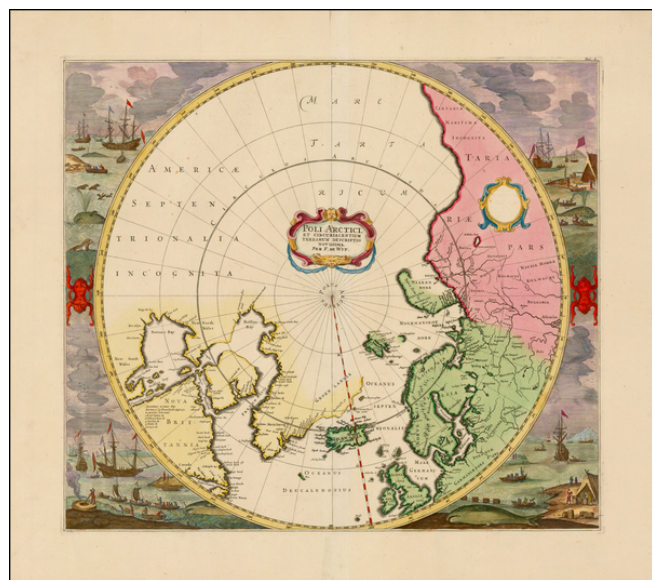

Stock#: 38178
Map Maker: De Wit
Date: 1715 circa
Place: Amsterdam
Color: Hand Colored
Condition: VG+
Size: 21.5 x 16.5 inches
Price: SOLD

Description:

Finely colored example of Jan Jansson's map of the North Polar regions, newly revised by Frederick De Wit.

Shows Baffin's Bay, Button's Bay and James Bay, Greenland, Iceland, Spitsberg (with incomplete coastline), Lappland, Russian and European Asia, etc. Numerous compass roses, sailing ships, etc. Two decorative cartouches.

The primary changes in the map, other than the title (which adds the word Novissima and De Wit's name) show that Iceland has been completely re-engraved, Nova Zemla has been completely re-engraved and the prime Meridian has been moved 10 degrees to the east. The upper left dedication cartouche is also left blank. This 7th edition is apparently rare on the market, as we note no catalogued examples in dealer or auction catalogues in the past 25 years.

Fine wide margined example, with original color and gold leaf highlights.

Detailed Condition:

Minor fold splits, top and bottom, repaired on verso.