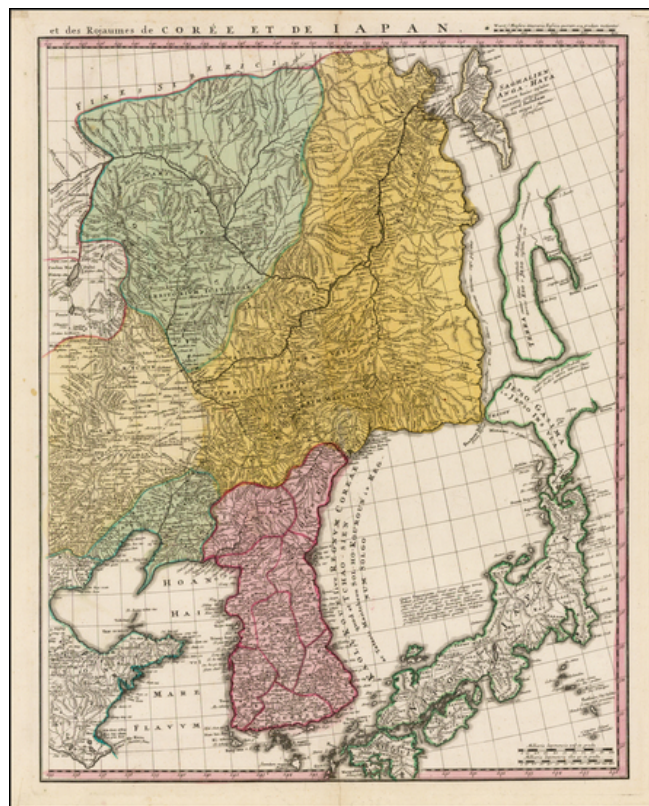

Barry Lawrence Ruderman Antique Maps Inc.

7407 La Jolla Boulevard
La Jolla, CA 92037

www.raremaps.com

(858) 551-8500
blr@raremaps.com

[Korea, Japan etc.] Royaumes de Corée et de Japan

Stock#: 38165
Map Maker: Homann Heirs
Date: 1730 circa
Place: Nuremberg
Color: Hand Colored
Condition: VG+
Size: 19 x 24 inches
Price: SOLD

Description:

Fine example of the Homann Heir map of Korea, Japan, Manchuria and easternmost Russia, published in Nuremberg.

The map is the eastern sheet of a pair of maps published by the Homann Heirs showing China, Korea, Tartaria, Japan, etc.

The Kingdom of Korea is treated in fine detail, among the best larger format treatments of the region in the first part of the 18th Century.

The map was issued during the Joseon Dynasat, during the early years of the reign of King Yeongjo (1724-1776).