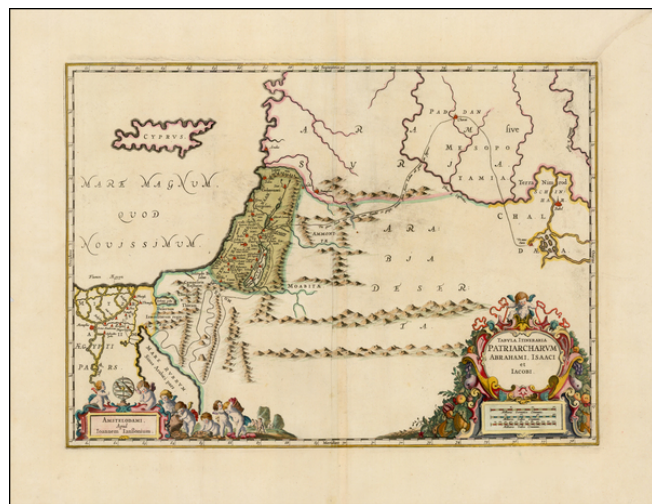

## Tabula Itineraria Patriarcharum Abrahami, Isaaci et Iacobi

**Stock#:** 38133  
**Map Maker:** Jansson  
**Date:** 1652 circa  
**Place:** Amsterdam  
**Color:** Hand Colored  
**Condition:** VG  
**Size:** 20.5 x 15.5 inches  
**Price:** \$575.00

### Description:

Decorative regional map of the Holy Land, showing the travels of Abraham, Isaac and Jacob.

Includes nice details, topography and a line tracing the route travelled.

### Detailed Condition:

Repaired tear at top right, just entering image.