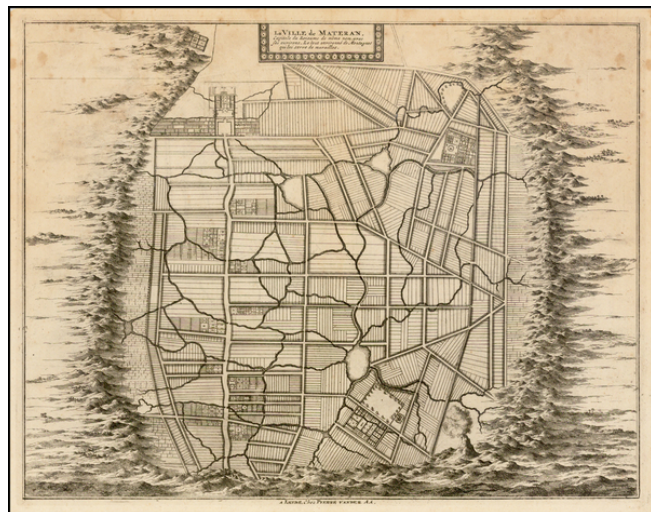

**Barry Lawrence Ruderman
Antique Maps Inc.**

7407 La Jolla Boulevard
La Jolla, CA 92037

www.raremaps.com

(858) 551-8500
blr@raremaps.com

La Ville de Materan, Capitale du Roiaume de Meme nom, avec ses environs

Stock#: 37984
Map Maker: van der Aa
Date: 1700 circa
Place: Leiden
Color: Uncolored
Condition: VG+
Size: 14 x 11 inches
Price: \$176.00

Description:

Rare plan of the city of Mataram on the Island of Lombok, immediately east of Bali in Indonesia.