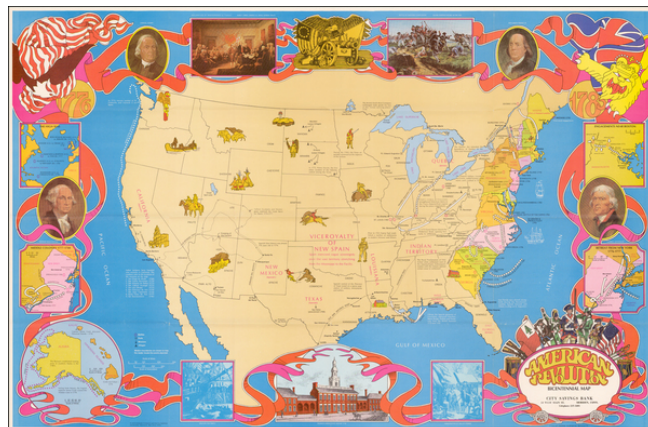

## American Revolution Bicentennial Map. . . .

**Stock#:** 37978  
**Map Maker:** Hammond & Co.  
**Date:** 1976  
**Place:** Maplewood, NJ  
**Color:** Color  
**Condition:** VG+  
**Size:** 37 x 25 inches  
**Price:** \$225.00

### Description:

Fine large format map of the United States, featuring vignettes of historical events during the American Revolution and a 1970s style art motif.

In addition to Revolutionary War related facts, the map shows information on the California Missions, the exploration of Alaska and Hawaii by Captain James Cook, the course of Bruno de Heceta y Dudagoitia along the Northwest Coast of America in 1775, and many other interesting factoids about American history during the Revolutionary War era.

A fine decorative map, one we have never seen on the market prior to this example.