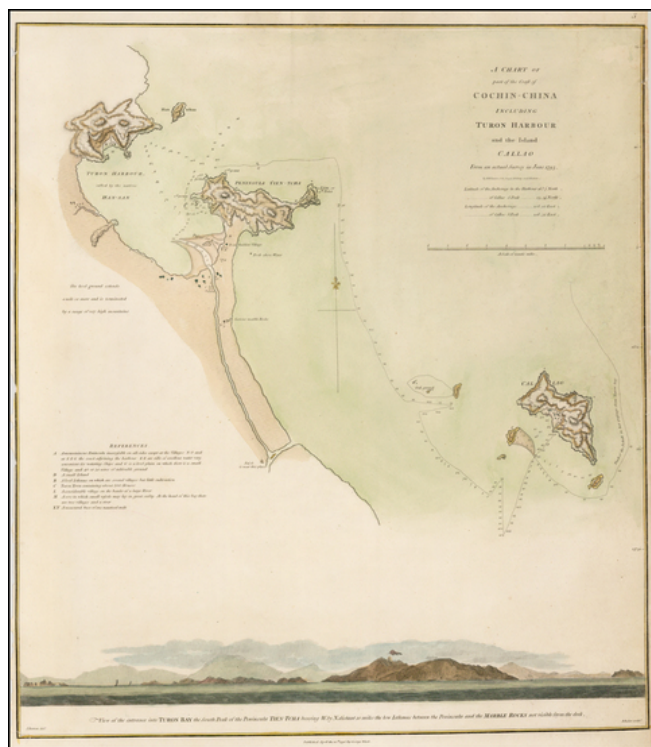

Barry Lawrence Ruderman Antique Maps Inc.

7407 La Jolla Boulevard
La Jolla, CA 92037

www.raremaps.com

(858) 551-8500
blr@raremaps.com

A Chart of Part of the Coast of Cochin-China Including Turon Harbour and the Island Callao (Vietnam Coastline)

Stock#: 37924
Map Maker: Staunton
Date: 1796
Place: London
Color: Hand Colored
Condition: VG
Size: 18.5 x 16.5 inches
Price: \$ 295.00

Description:

Detailed map of the Vietnamese Coast, centered on Turon Harbor (Da Nang area).

Staunton's *An Authentic Account of an Embassy from the King of Great Britain to the Emperor of China*. Includes a profile view, at bottom, showing Turon Bay.

Detailed Condition:

Tear in upper margin, far from printed image. Narrow left and right margins, as issued, but sufficient for framing.