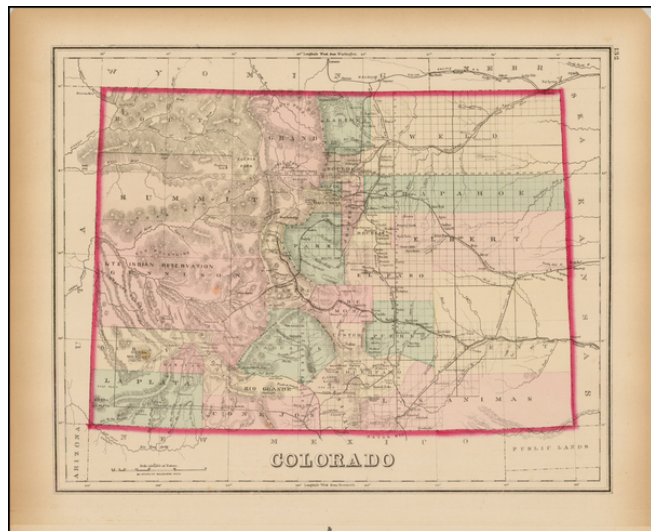

Barry Lawrence Ruderman Antique Maps Inc.

7407 La Jolla Boulevard
La Jolla, CA 92037

www.raremaps.com

(858) 551-8500
blr@raremaps.com

Colorado

Stock#: 37901
Map Maker: Gray
Date: 1879
Place: Philadelphia
Color: Hand Colored
Condition: VG+
Size: 15 x 12 inches
Price: SOLD

Description:

Interesting early map of Colorado colored by counties.

Shows towns, rivers, lakes, roads, mountains, and other details.

Recently formed counties include:

- Bent County, 1874
- San Juan County, 1876
- Chafee County, 1879
- Custer County, 1877
- Gunnison County, 1877
- Ouray County, 1877
- Routt County, 1877