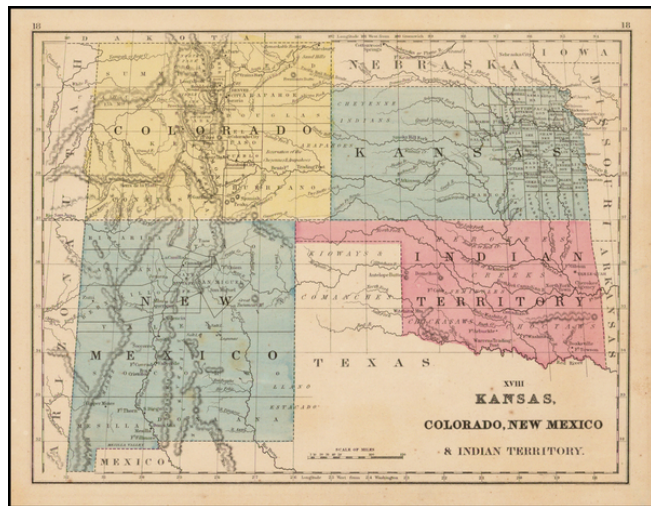

Barry Lawrence Ruderman Antique Maps Inc.

7407 La Jolla Boulevard
La Jolla, CA 92037

www.raremaps.com

(858) 551-8500
blr@raremaps.com

Kansas, Colorado, New Mexico & Indian Territory

Stock#: 37868gm
Map Maker: Rand McNally & Company
Date: 1865
Place: New York
Color: Hand Colored
Condition: VG+
Size: 10.5 x 8 inches
Price: SOLD

Description:

Interesting regional map of the plains and southern Rocky Mountains, showing counties towns, rivers, lakes, mountains, railroad lines, trading posts, Indian Tribes and Reservations, Forts, etc.