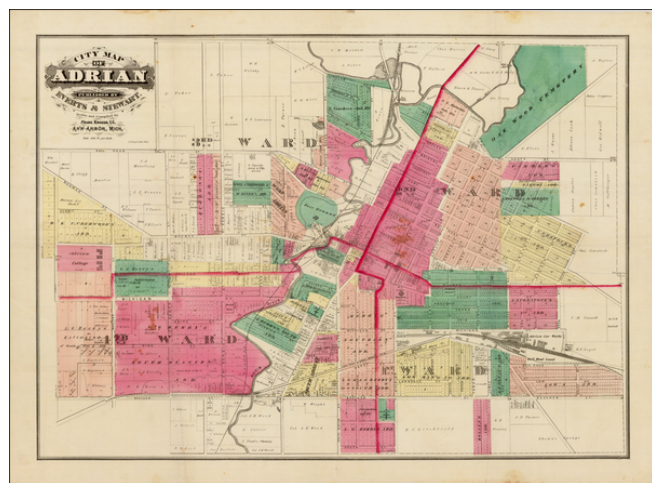

**Barry Lawrence Ruderman
Antique Maps Inc.**

7407 La Jolla Boulevard
La Jolla, CA 92037

www.raremaps.com

(858) 551-8500
blr@raremaps.com

City Map of Adrian Published by Everts & Stewart. Drawn and Compiled By Frank Krause, C.E. Ann Arbor, Mich.

Stock#: 37855
Map Maker: Everts & Stewart
Date: 1870 circa
Place: Philadelphia
Color: Hand Colored
Condition: VG+
Size: 34.5 x 24.5 inches
Price: \$95.00

Description:

Detailed cadastral map of Adrian Michigan.

The map shows wards, subdivisions, railroads, streets, etc.

Detailed Condition: