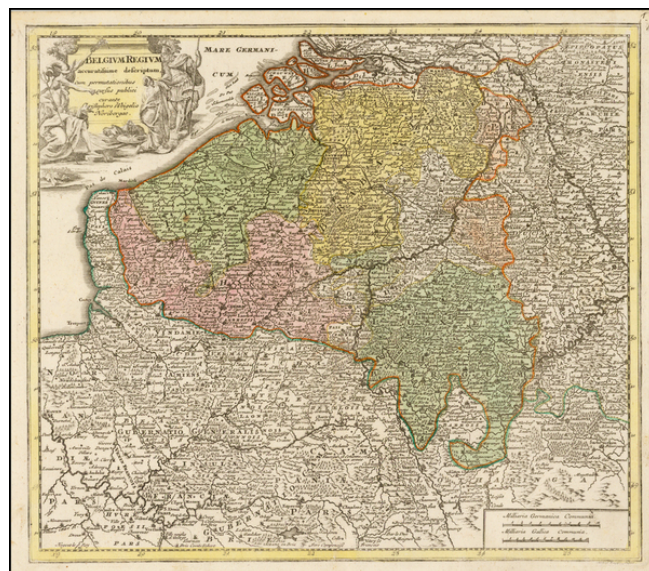

Barry Lawrence Ruderman Antique Maps Inc.

7407 La Jolla Boulevard
La Jolla, CA 92037

www.raremaps.com

(858) 551-8500
blr@raremaps.com

Belgium Regium accuratissime descriptum . . .

Stock#: 37779
Map Maker: Weigel
Date: 1718
Place: Nuremberg
Color: Hand Colored
Condition: VG+
Size: 15 x 12 inches
Price: SOLD

Description:

Fine modern map of Belgium, hand colored by regions.

Includes a decorative allegorical cartouche.

Detailed Condition: