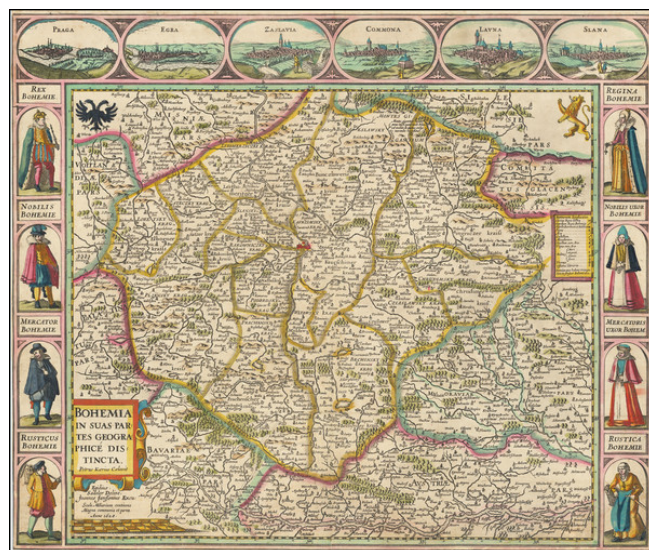

Barry Lawrence Ruderman Antique Maps Inc.

7407 La Jolla Boulevard
La Jolla, CA 92037

www.raremaps.com

(858) 551-8500
blr@raremaps.com

Bohemia In Suas Partes Geographice Distincta Petrus Kaerius Caelavit . . . (Carte-a-figures edition)

Stock#: 37762
Map Maker: Jansson / Kaerius
Date: 1620
Place: Amsterdam
Color: Hand Colored
Condition: VG
Size: 22.5 x 18.5 inches
Price: SOLD

Description:

Rare first edition of Jansson's rare early Carte-a-figures map of Bohemia and adjacent regions.

The map is surrounded by decorative views of Bohemian towns and 4 pairs of Bohemians costume illustrations.

This is the first edition of the map, bearing the date of 1620. A second edition was published in 1630, with revised date.

Detailed Condition:

Narrow margins. Folds and lower margin reinforced on verso.