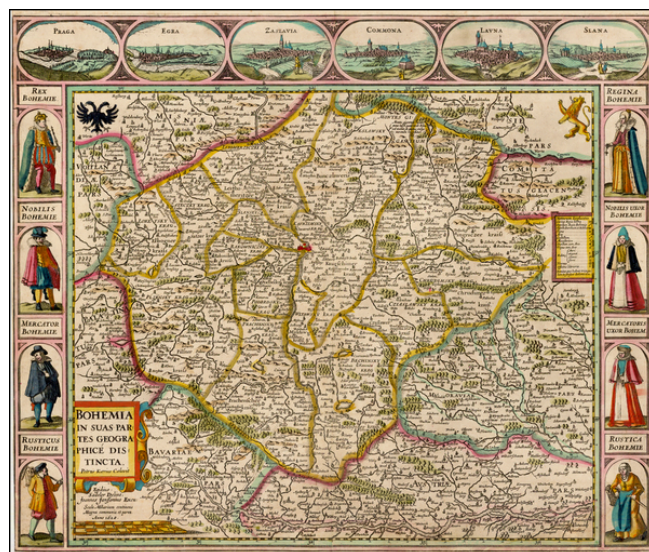

Barry Lawrence Ruderman Antique Maps Inc.

7407 La Jolla Boulevard
La Jolla, CA 92037

www.raremaps.com

(858) 551-8500
blr@raremaps.com

Bohemia In Suas Partes Geographice Distincta Petrus Kaerius Caelavit . . . (Carte-a-figures edition)

Stock#: 37762
Map Maker: Jansson / Kaerius
Date: 1620
Place: Amsterdam
Color: Hand Colored
Condition: VG
Size: 22.5 x 18.5 inches
Price: \$3,800.00

Description:

Rare first edition of Jansson's rare early Carte-a-figures map of Bohemia and adjacent regions.

The map is surrounded by decorative views of Bohemian towns and 4 pairs of Bohemians costume illustrations.

This is the first edition of the map, bearing the date of 1620. A second edition was published in 1630, with revised date.