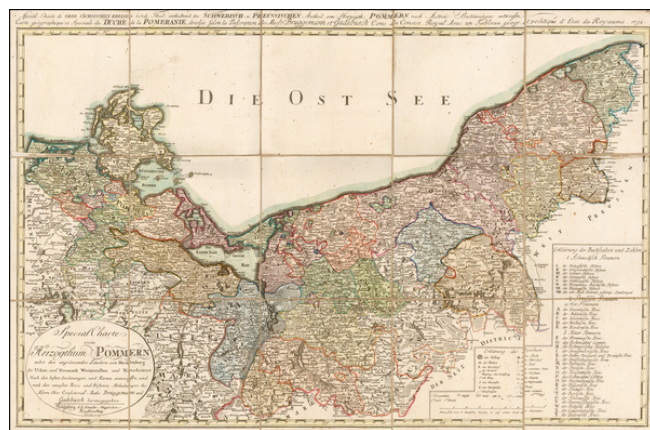

Stock#: 37735
Map Maker: Schneider
Date: 1804
Place: Nuremberg
Color: Hand Colored
Condition: VG+
Size: 28 x 18.5 inches
Price: \$475.00

Description:

Scarce and highly detailed map extending from Rugen to Laurenburg, with a large table identifying the names of over 30 regions.