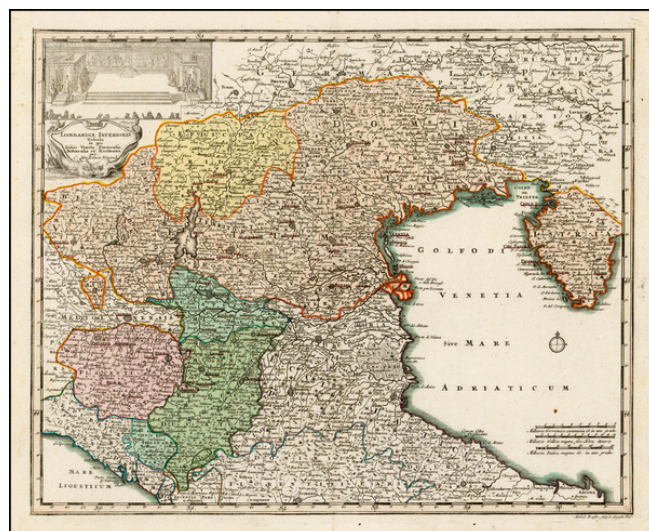

Barry Lawrence Ruderman Antique Maps Inc.

7407 La Jolla Boulevard
La Jolla, CA 92037

www.raremaps.com

(858) 551-8500
blr@raremaps.com

Lombardia Inferioris Tabula in qua Ditio Veneta, Parmensis, Mutinensis, et Mantuana .

..

Stock#: 37722
Map Maker: Weigel
Date: 1718
Place: Nuremberg
Color: Hand Colored
Condition: VG+
Size: 15 x 12 inches
Price: SOLD

Description:

Fine modern map of the Eastern part of Lombardy, hand colored by regions.