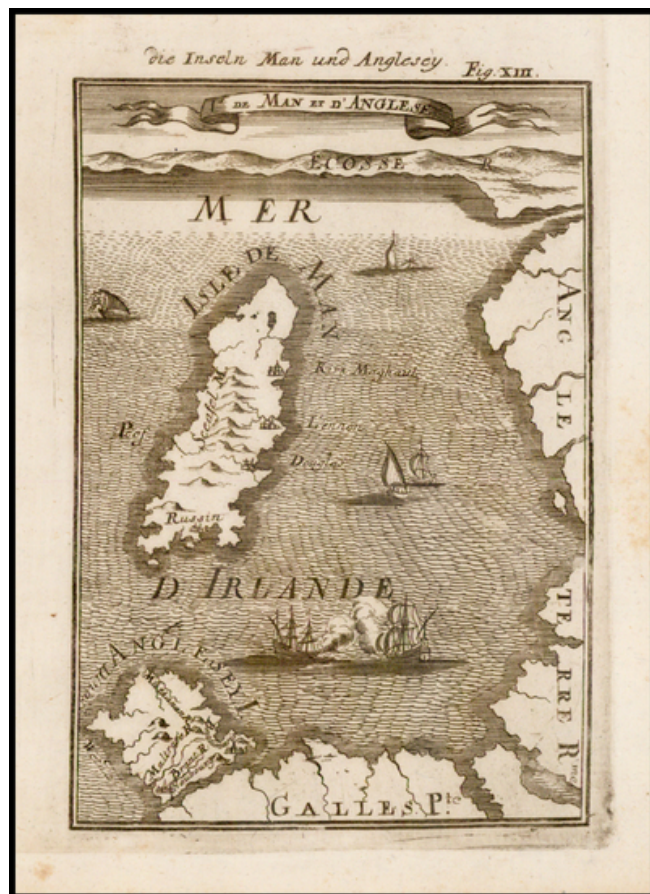

**Barry Lawrence Ruderman
Antique Maps Inc.**

7407 La Jolla Boulevard
La Jolla, CA 92037

www.raremaps.com

(858) 551-8500
blr@raremaps.com

Is.de Man et E'Anglesey

Stock#: 37657
Map Maker: Mallet
Date: 1686
Place: Frankfurt
Color: Uncolored
Condition: VG+
Size: 5.75 x 4 inches
Price: \$125.00

Description:

Finely engraved map of the Isle of Man, first published by Mallet in his *Description de L'Univers* in Paris in 1683.

Detailed Condition: