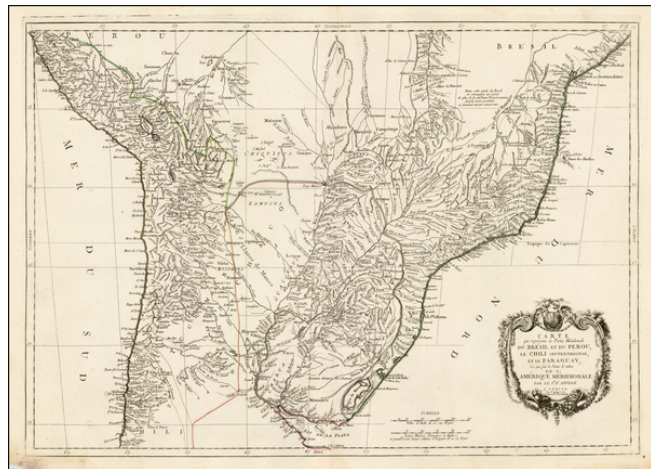

**Barry Lawrence Ruderman
Antique Maps Inc.**

7407 La Jolla Boulevard
La Jolla, CA 92037

www.raremaps.com

(858) 551-8500
blr@raremaps.com

**Carte qui represente la Partie Meridionale du Bresil et du Perou, Le Chili
Septentrional, et le Paraguay, Ce qui fait la Partie de milieu De L'Amerique Meridionale
. . . 1779**

Stock#: 37621
Map Maker: Santini
Date: 1779
Place: Venise
Color: Outline Color
Condition: VG+
Size: 21.5 x 17.5 inches
Price: \$245.00

Description:

Finely engraved map of the central part of South America, from Santini's Venetian edition of d'Anville's map from "Atlas Universel" printed in 1776-84.

The map includes much of Brazil, Peru, Chile and Paraguay.

Detailed Condition: