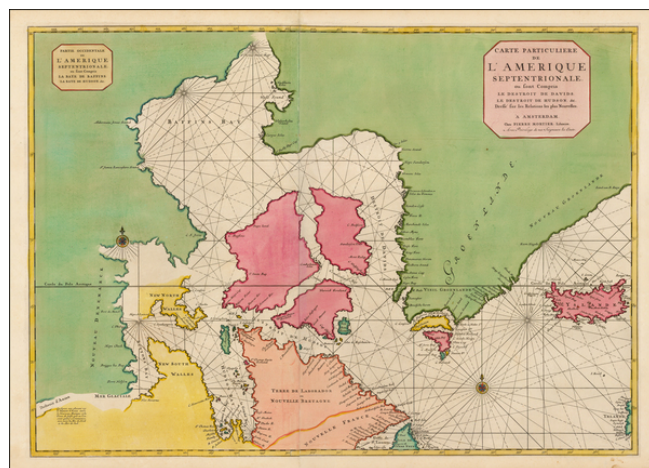

Stock#: 37620
Map Maker: Mortier
Date: 1695 circa
Place: Amsterdam
Color: Hand Colored
Condition: VG
Size: 32.5 x 23.5 inches
Price: SOLD

Description:

Fine old color example of Pierre Mortier's large map of the Canadian Polar Regions, Greenland and Iceland, which appeared in his *Suite de Neptune Francois*.

Among the more remarkable elements of the map is the depiction of "Destroit d'Anian," showing the Straits of Anian extending from Button's Bay toward the Pacific Ocean, offering a hopeful passage to the Pacific Ocean via a remarkably southerly course for the period.

Detailed Condition:

Old Color. Minor separation at upper fold.