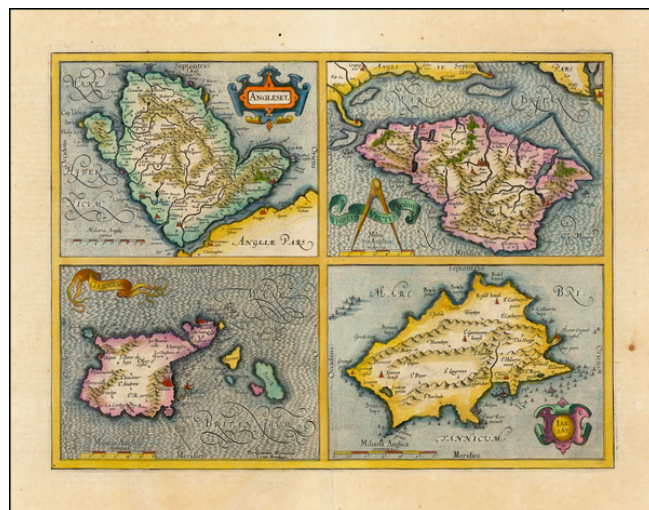

Barry Lawrence Ruderman Antique Maps Inc.

7407 La Jolla Boulevard
La Jolla, CA 92037

www.raremaps.com

(858) 551-8500
blr@raremaps.com

Anglesey [with] Wight Ol Vectis [with] Gurnesay [with] Iarsay

Stock#: 37553
Map Maker: Mercator
Date: 1619
Place: Amsterdam
Color: Hand Colored
Condition: VG+
Size: 17 x 12.5 inches
Price: SOLD

Description:

Striking set of four decorative maps of the Channel Islands, each with decorative cartouche or banner title.

Detailed Condition: