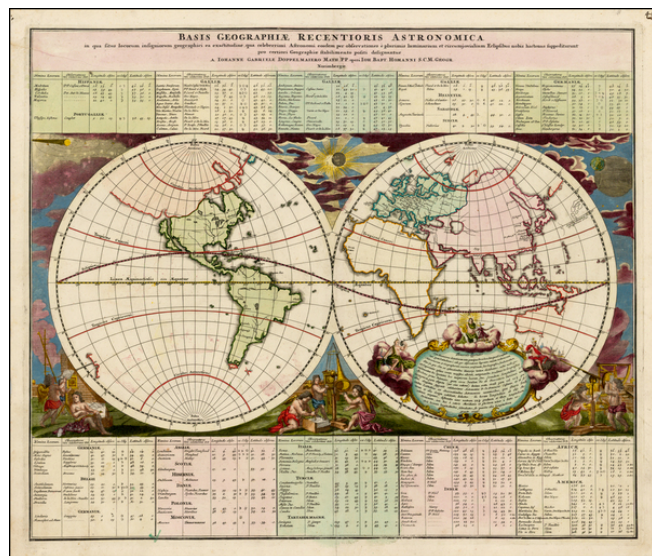

## Basis Geographie Recentioris Astronomica . . . A Johanne Gabriele Doppelmaiero . . .

**Stock#:** 37482  
**Map Maker:** Doppelmayr  
**Date:** 1742  
**Place:** Nuremberg  
**Color:** Hand Colored  
**Condition:** VG+  
**Size:** 23 x 19 inches  
**Price:** \$1,100.00

### Description:

Fine old color example of this scarce world map from Doppelmayr's Celestial Atlas.

The map includes California as an Island, an incomplete eastern & southern coast of Australia, incomplete New Zealand and Northwest Passage.

The map is embellished with a large decorative allegorical cartouche. The double hemispheres are surrounded by celestial phenomena, including a solar and lunar eclipse and 3 groups of Cherubs making astronomical observations using the latest astronomical tools. The map includes a set of tables showing the longitude, latitude, celestial observations and eclipse information for the major cities and islands around the world.

A fascinating blend of science and decorative cartography, splendidly engraved in the style of the Homann family.