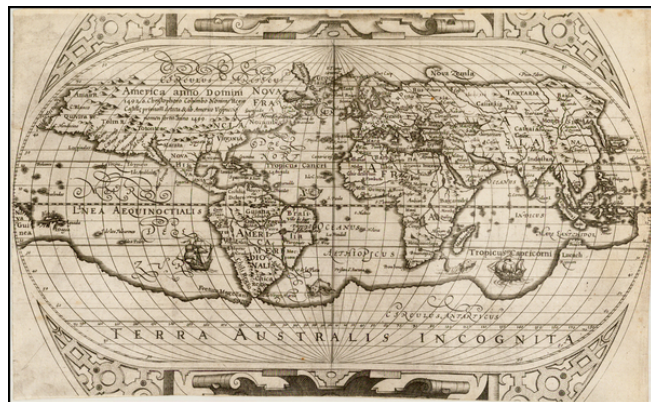

Description:

Rare map of the World from Ephraim Pagitt's *Christianographie, or the Description . . . of the Christian World, not subject to the Pope*, first published in London in 1635.

Pagitt's book is illustrated with 5 maps, of which this map is included. Shirley notes:

On stylistic and geographic ground the engraving of this oval world map with a circular surround of strapwork can be dated c. 1600, or perhaps earlier. There is no identifying author or engraver and on all extent copies later insertions have been made . . .

Copies of the map, often with the top and bottom parts of the plate masked, may accompany the Protestant Tract Christianographie . . .

The geography is reminiscent of similar maps published by Hondius. The map is likely based upon an earlier original, dated circa 1600, but with additions including New England, Davis Strait, Holanders (in Brazil), etc., which would have been added after 1630. Marvelous treatment of the unknown southern continent, Anian River, Quivera Re. and a host of other early references. One unusual features is the alternative name given near the Straits of Magellan, Fretum Magellenicum (as usual) and C. de Virgin Maria, apparently a variant for Magellan's original name for the Cape at the head of the Straits (Cabo Virgenes).

In Asia, Korea is a long narrow island. The Philippines and Luzon (Luconia) are named. A massive Terra Australis Incognita includes Beach and Lucach Regnum, and place names surviving from Marco Polo's account of his travels in the 14th Century. In the Western Hemisphere, early hints of Nova Guinea and contiguous land masses appear.