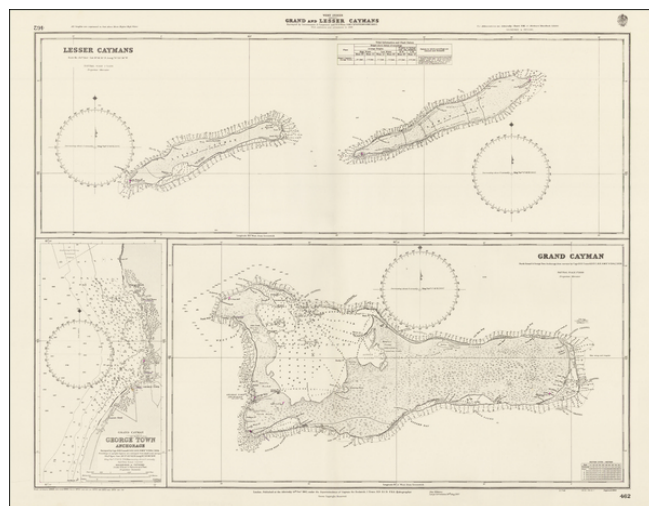

**Barry Lawrence Ruderman  
Antique Maps Inc.**

7407 La Jolla Boulevard  
La Jolla, CA 92037

[www.raremaps.com](http://www.raremaps.com)

(858) 551-8500  
[blr@raremaps.com](mailto:blr@raremaps.com)

---

**Grand and Lesser Caymans Surveyed By Lieutenants A. Carpenter and W.S. White HMS Sparrowhawk, 1880, with additions and corrections to 1986**

**Stock#:** 37387  
**Map Maker:** British Admiralty  
**Date:** 1880 (1956)  
**Place:** London  
**Color:** Uncolored  
**Condition:** VG+  
**Size:**  
**Price:** SOLD

**Description:**

Rare separately issued chart of the Cayman Islands, first published by the British Admiralty in 1880.