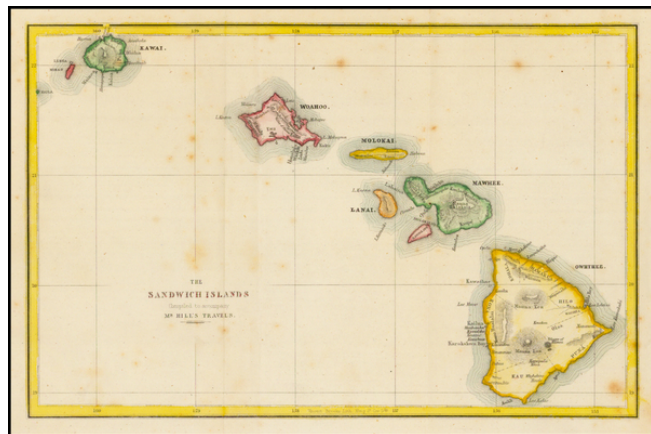

Barry Lawrence Ruderman Antique Maps Inc.

7407 La Jolla Boulevard
La Jolla, CA 92037

www.raremaps.com

(858) 551-8500
blr@raremaps.com

The Sandwich Islands Compiled to Accompany Mr. Hill's Travels

Stock#: 37279
Map Maker: Hill
Date: 1856
Place: n.p.
Color: Hand Colored
Condition: VG
Size: 10.5 x 7.5 inches
Price: SOLD

Description:

Rare early map of the Sandwich Islands (Hawaii), compiled in connection with the travels of S.S. Hill, who published his *Travels in the Sandwich and Society Islands* in 1856 in London.

This is the first time we have ever seen the map offered for sale.