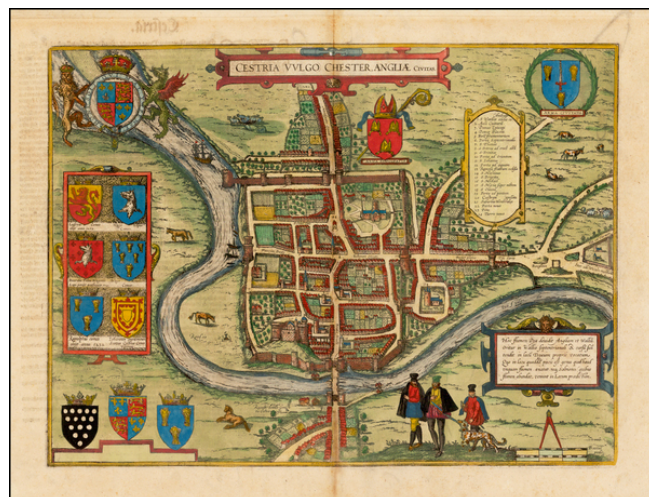

Barry Lawrence Ruderman Antique Maps Inc.

7407 La Jolla Boulevard
La Jolla, CA 92037

www.raremaps.com

(858) 551-8500
blr@raremaps.com

Cestria Vulgo Chester, Angliae Civitas

Stock#: 37198
Map Maker: Braun & Hogenberg
Date: 1572
Place: Cologne
Color: Hand Colored
Condition: VG
Size: 17 x 13 inches
Price: SOLD

Description:

Finely engraved view of the city of Chester in England, from Braun & Hogenberg's Civitatus Orbis Terrarum.

Based on the survey of William Smith, the bird's-eye plan shows the town's prominent Norman castle, walled defenses and central cathedral.