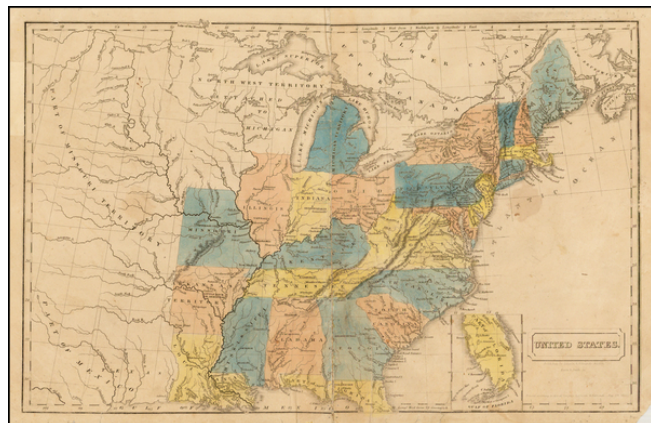

Barry Lawrence Ruderman Antique Maps Inc.

7407 La Jolla Boulevard
La Jolla, CA 92037

www.raremaps.com

(858) 551-8500
blr@raremaps.com

United States

Stock#: 37178
Map Maker: Annin & Smith
Date: 1825 circa
Place: Boston
Color: Hand Colored
Condition: VG
Size: 17 x 10 inches
Price: \$265.00

Description:

Rare early map of the United States, published in Boston by Annin & Smith.

The map shows a large region west of Lake Michigan entitled North West Territory Attached to Michigan. The massive area now known as Missouri Territory is identified, then the domain of french fur traders and adventurers. Texas is named, immediately before the arrival of Stephen F. Austin.

Detailed Condition:

Repaired split at centerfold, top and bottom.