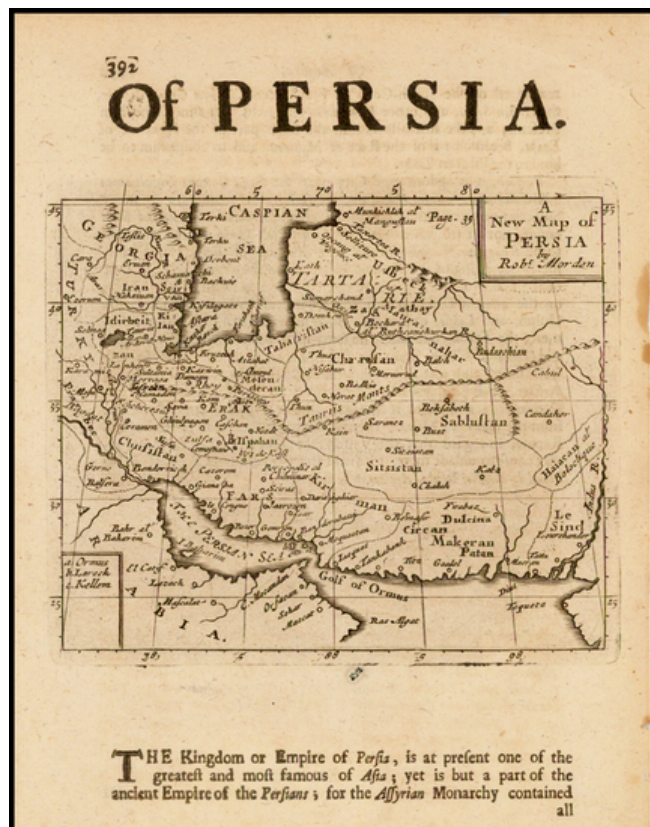

Barry Lawrence Ruderman Antique Maps Inc.

7407 La Jolla Boulevard
La Jolla, CA 92037

www.raremaps.com

(858) 551-8500
blr@raremaps.com

A New Map of Persia

Stock#: 37142
Map Maker: Morden
Date: 1687
Place: London
Color: Uncolored
Condition: VG
Size: 5 x 5 inches
Price: \$ 125.00

Description:

Rare English map of Persia, colored by Tribal Kingdoms and extending from the Gulf of Ormus to the Caspian Sea.

This first map appeared in Modern's rare *Atlas Terrestres*, first published in 1687.