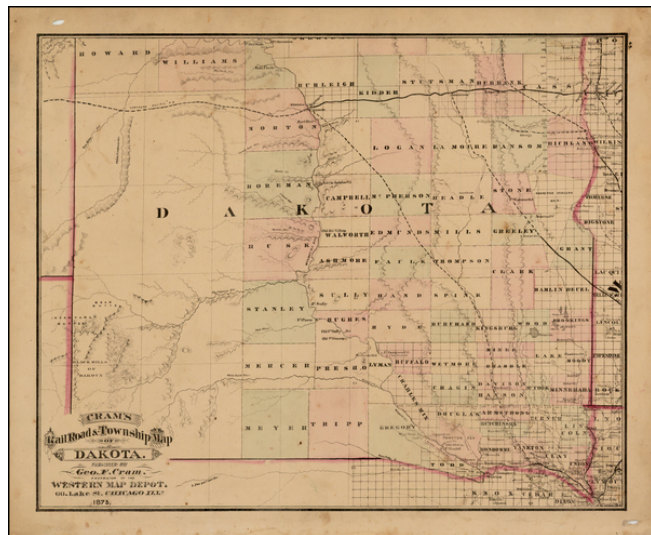

Barry Lawrence Ruderman Antique Maps Inc.

7407 La Jolla Boulevard
La Jolla, CA 92037

www.raremaps.com

(858) 551-8500
blr@raremaps.com

Cram's Rail Road & Township Map of Dakota . . . 1875

Stock#: 37141
Map Maker: Cram
Date: 1875
Place: Chicago
Color: Hand Colored
Condition: VG
Size: 19 x 15.5 inches
Price: SOLD

Description:

Scarce early edition of Cram's first map of Dakota.

One of the best maps of Dakota to appear in a commercial atlas during the period and one of the rarest. Shows a number of early railroad lines and extensive details in the mining regions.

Includes a number of early mining towns which are now ghost towns.

Detailed Condition:

Minor toning and soiling.