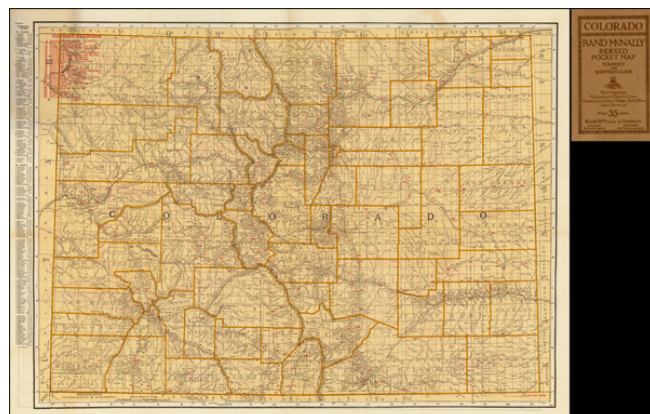

Barry Lawrence Ruderman Antique Maps Inc.

7407 La Jolla Boulevard
La Jolla, CA 92037

www.RareMaps.com

(858) 551-8500
blr@RareMaps.com

Rand, McNally & Co.'s Indexed Pocket Map of Colorado (Pocket Map)

Stock#: 37127dd
Map Maker: Rand McNally & Company
Date: 1921 circa
Place: Chicago
Color: Color
Condition: VG
Size: 25.5 x 19 inches
Price: \$125.00

Description:

Highly detailed separately issued pocket map of Colorado, showing counties, townships, towns, railroads (numbered), railway stations, rivers, lakes, etc.

Includes printed covers and text.

Early road map of Colorado on the verso.

Detailed Condition:

One tear, repaired on verso with non-archival tape.