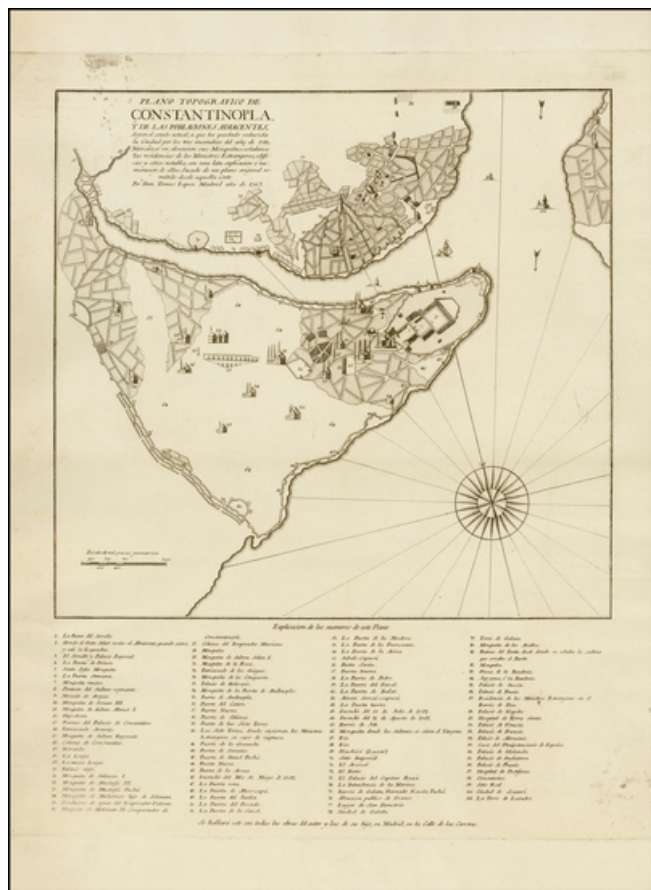

Barry Lawrence Ruderman Antique Maps Inc.

7407 La Jolla Boulevard
La Jolla, CA 92037

www.raremaps.com

(858) 551-8500
blr@raremaps.com

Plano Topografico De Constantinopla, y De Las Poblaciones Adiacentes . . . 1783

Stock#: 37036
Map Maker: López

Date: 1783
Place: Madrid
Color: Uncolored
Condition: VG+
Size: 21 x 15 inches

Price: SOLD

Description:

Rare separately issued plan of Istanbul, published by Tomas Lopez, the most important 18th Century Spanish mapmaker.

Includes a detailed key identifying 101 different points of interest.

This is the first time we have ever seen this plan on the market.

Detailed Condition: