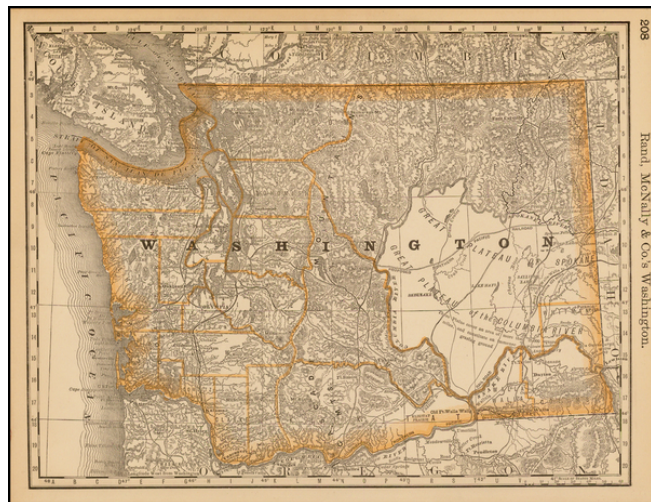

Barry Lawrence Ruderman Antique Maps Inc.

7407 La Jolla Boulevard
La Jolla, CA 92037

www.raremaps.com

(858) 551-8500
blr@raremaps.com

Rand McNally & Co.'s Washington

Stock#: 36987
Map Maker: Rand & McNally
Date: 1878
Place: Chicago
Color: Color
Condition: VG+
Size: 19 x 13 inches
Price: SOLD

Description:

One of the earliest separately issued maps of Washington to appear in a Commercial Atlas.

Highly detailed, showing towns, mines, roads, railroads, mountains, rivers, Indian reservations, military reserves, post offices, forts, lakes, etc.

From the earliest obtainable edition of Rand McNally's *Business Atlas*.

Detailed Condition: