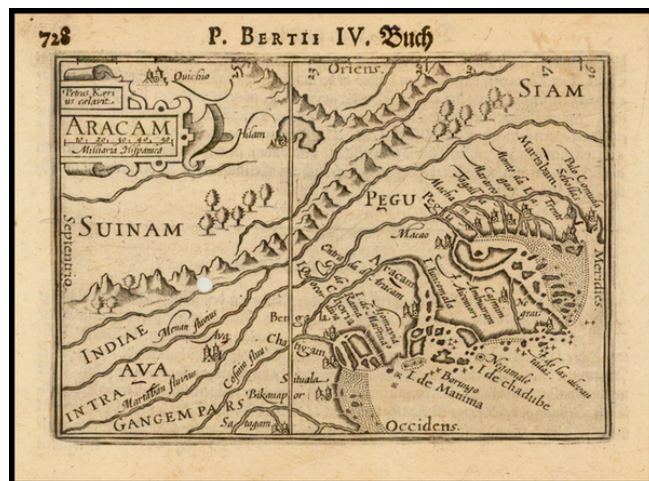

Barry Lawrence Ruderman Antique Maps Inc.

7407 La Jolla Boulevard
La Jolla, CA 92037

www.raremaps.com

(858) 551-8500
blr@raremaps.com

Aracam

Stock#: 36934
Map Maker: Langenes
Date: 1612
Place: Amsterdam
Color: Uncolored
Condition: VG
Size: 5 x 3.5 inches
Price: \$245.00

Description:

Nice example of this early state of Barent Langenes's map of Burma, which first appeared in the 1598 edition of Langenes's *Caert-Thresoor*, published in Middelburg.

The present map is one of the earliest obtainable maps to focus on Burma.

Langenes's map was first issued in his *Caert-Thresoor* and later re-published in by Bertius in his *Tabularum Geographicarum*, beginning in 1600, with the total number of appearances of this map running to no less than 12 appearances between 1598 and 1650, in the two works by Langenes and Bertius .

Detailed Condition:

One wormhole in image.