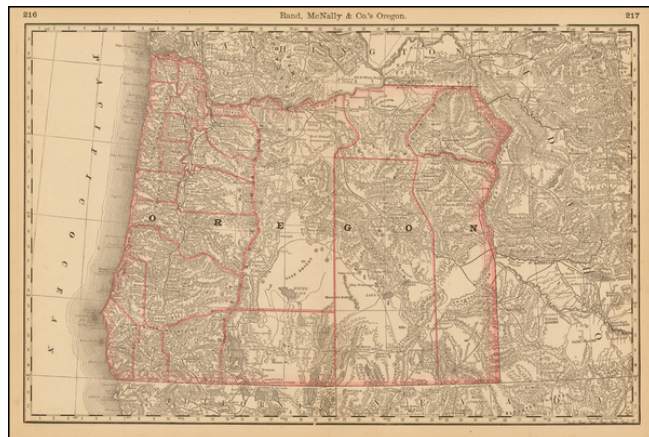

Barry Lawrence Ruderman Antique Maps Inc.

7407 La Jolla Boulevard
La Jolla, CA 92037

www.raremaps.com

(858) 551-8500
blr@raremaps.com

Rand McNally & Co.'s Oregon

Stock#: 36932
Map Maker: Rand & McNally
Date: 1878
Place: Chicago
Color: Color
Condition: VG+
Size: 19 x 13 inches
Price: SOLD

Description:

One of the earliest separately issued maps of Oregon to appear in a Commercial Atlas.

Highly detailed, showing towns, mines, roads, railroads, mountains, rivers, Indian Reservations, military reserves, post offices, forts, lakes, etc.