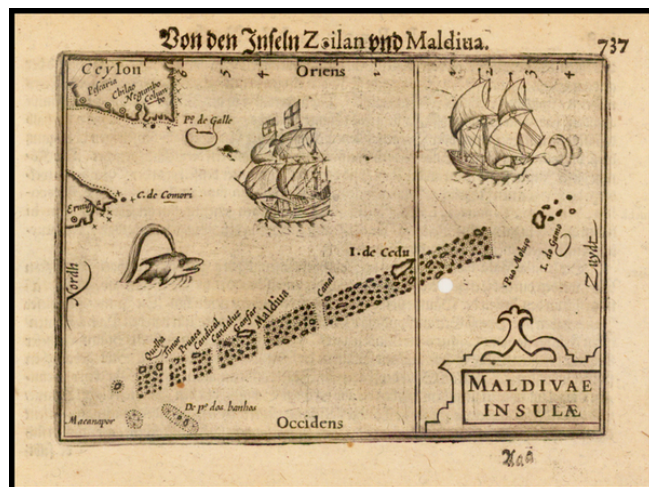

Barry Lawrence Ruderman Antique Maps Inc.

7407 La Jolla Boulevard
La Jolla, CA 92037

www.raremaps.com

(858) 551-8500
blr@raremaps.com

Maldivae Insulae

Stock#: 36880
Map Maker: Langenes
Date: 1612
Place: Amsterdam
Color: Uncolored
Condition: VG
Size: 5 x 3.5 inches
Price: SOLD

Description:

Nice example of this early state of Barent Langenes's map of the Maldives and part of Ceylon, which first appeared in the 1598 edition of Langenes's *Caert-Thresoor*, published in Middelburg.

The present map is one of the earliest obtainable maps of the Maldives.

Langenes's map was first issued in his *Caert-Thresoor* and later re-published in by Bertius in his *Tabularum Geographicarum*, beginning in 1600, with the total number of appearances of this map running to no less than 12 appearances between 1598 and 1650, in the two works by Langenes and Bertius .

Detailed Condition:

One wormhole in image.