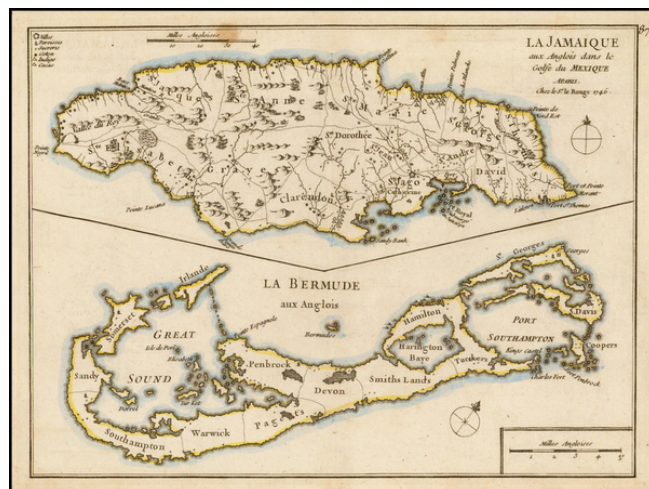

Barry Lawrence Ruderman Antique Maps Inc.

7407 La Jolla Boulevard
La Jolla, CA 92037

www.RareMaps.com

(858) 551-8500
blr@RareMaps.com

La Jamaïque . . . [with] La Bermude . . .

Stock#: 36421
Map Maker: Le Rouge
Date: 1746
Place: Paris
Color: Outline Color
Condition: VG
Size: 11 x 8 inches
Price: \$195.00

Description:

Delightful map of Bermuda and Jamaica in outline color, showing parishes, cities, forts, and the various types of plantations on Jamaica.

Detailed Condition:

One minor spot at the top of the Jamaica map.