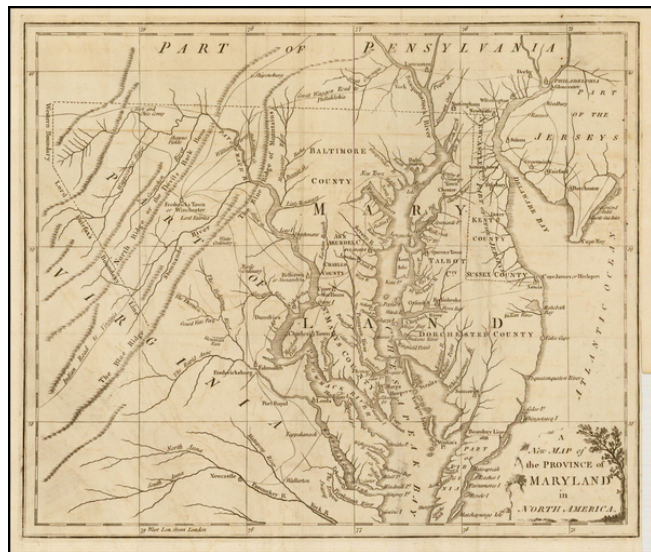

Stock#: 36337
Map Maker: Universal Magazine
Date: 1780
Place: London
Color: Uncolored
Condition:
Size: 13 x 11 inches
Price: SOLD

Description:

Scarce map of Maryland and Delaware (which is shown as Part of New Jersey!), from the *Universal Magazine*.

Shows Lord Fairfax's Boundary, Fort and Ohio Company, Great Wagon Road to Philadelphia, Indian Road to Virginia, roads, towns, counties, rivers, lakes, mountains, etc. The map is now quite rare on the market.