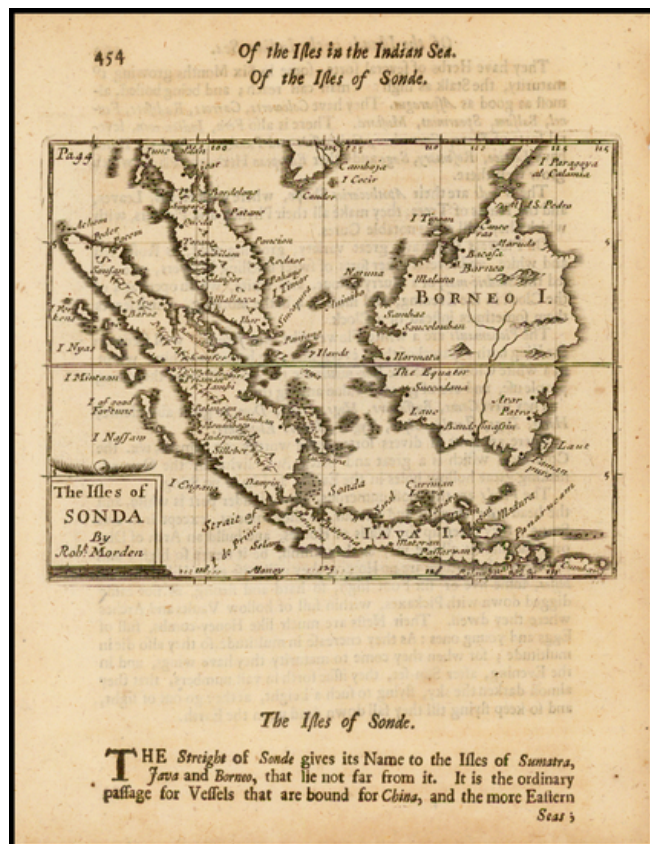

Barry Lawrence Ruderman Antique Maps Inc.

7407 La Jolla Boulevard
La Jolla, CA 92037

www.raremaps.com

(858) 551-8500
blr@raremaps.com

The Isles of Sonda

Stock#: 36331
Map Maker: Morden
Date: 1687 (1693)
Place: London
Color: Uncolored
Condition: VG
Size: 5 x 5 inches
Price: \$195.00

Description:

Rare early English map of Malacca, Sumatra, Java, Borneo and the tip of Cambodia.

One of the earliest obtainable English maps of the region. Centered on Singapore. A fascinating early English map of the region.

This map first appeared in Modern's rare *Atlas Terrestres*, first published in 1687.

Detailed Condition: