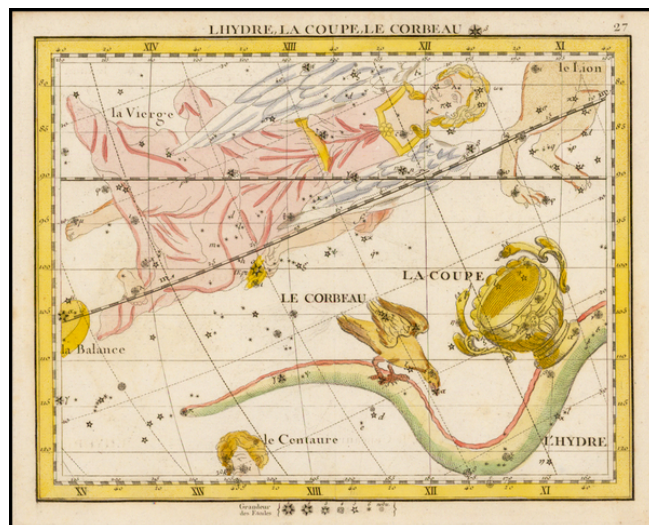

Barry Lawrence Ruderman Antique Maps Inc.

7407 La Jolla Boulevard
La Jolla, CA 92037

www.raremaps.com

(858) 551-8500
blr@raremaps.com

L Hydre, La Coupe, Le Corbeau (Hydra, Crater, Virgo)

Stock#: 36187
Map Maker: Flamsteed / Fortin
Date: 1795
Place: Paris
Color: Hand Colored
Condition: VG+
Size: 9 x 7 inches
Price: SOLD

Description:

Detailed star chart of the constellations Virgo, Hydra, Crater, and neighboring constellations, from Fortin's *Atlas Celeste de Flamsteed* . . . , published in Paris.

John Flamsteed was the first Astronomer Royal at the London Observatory, winning out over Edmund Halley and Isaac Newton. He made a copious and thorough study of the heavens, but refused to publish his works, despite the urgings of his colleagues, including Halley and Newton. Finally, his life's work was published posthumously in 1728, in what is now an extremely scarce to rare work.

This later French edition was a tremendous success and is perhaps the most popular French language Celestial Atlas of the 18th Century.

Detailed Condition: