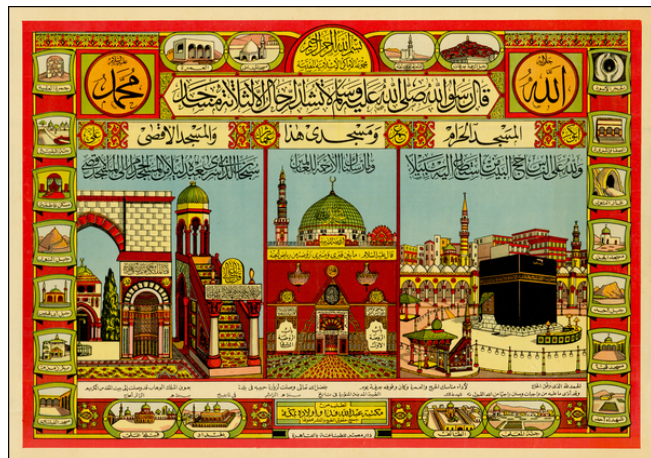

Stock#: 36164
Map Maker: Anonymous
Date: n.d. (1945 ca ?)
Place: n.p.
Color: Color
Condition: VG+
Size: 25 x 17 inches
Price: SOLD

Description:

Decorative and colorful Certificate of Pilgrimage showing of Al-Masjid al-Haram, Kaaba and other scenes in the Holy City of Mecca.