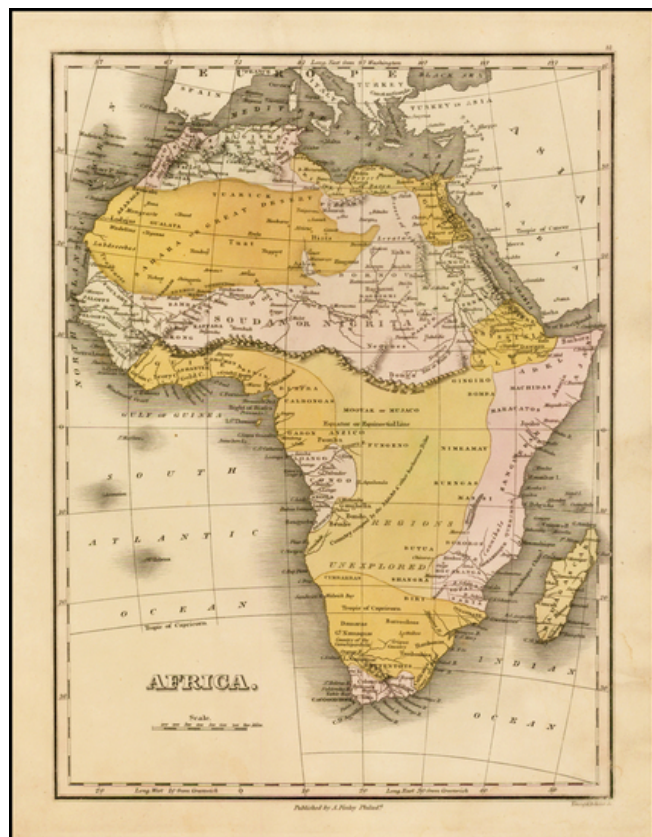

Barry Lawrence Ruderman Antique Maps Inc.

7407 La Jolla Boulevard
La Jolla, CA 92037

www.raremaps.com

(858) 551-8500
blr@raremaps.com

Africa

Stock#: 36157
Map Maker: Finley
Date: 1824
Place: Philadelphia
Color: Hand Colored
Condition: VG
Size: 11.5 x 9 inches
Price: SOLD

Description:

First edition of Anthony's Finley's map of Africa, published in Philadelphia.

Interesting map of Africa, colored by countries and colonial possessions, from Finley's *New General Atlas*.

Highlights the unexplored regions of Africa.