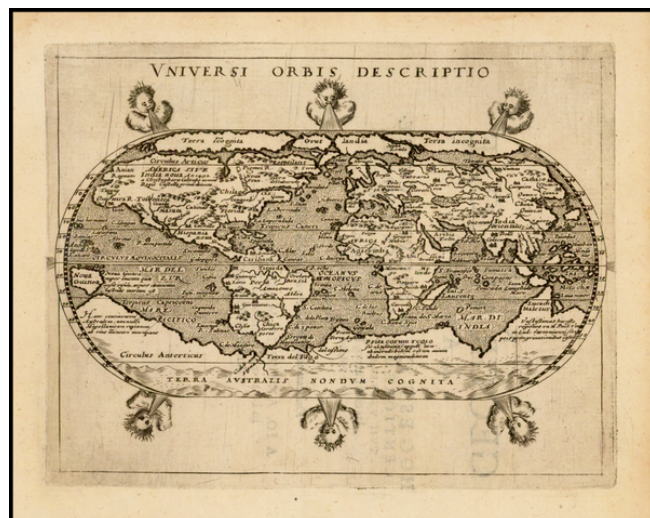

Barry Lawrence Ruderman Antique Maps Inc.

7407 La Jolla Boulevard
La Jolla, CA 92037

www.raremaps.com

(858) 551-8500
blr@raremaps.com

Universi Orbis Descriptio

Stock#: 36139
Map Maker: Magini
Date: 1596
Place: Venice
Color: Uncolored
Condition: VG+
Size: 7 x 5.5 inches
Price: SOLD

Description:

Fascinating oval projection of the World, by the distinguished Italian geographer Giovanni Magini published a quarto edition of Ptolemy beginning in 1596. Later editions were also published in Cologne.

This particular world map used the oval projection popularized by Abraham Ortelius, and follows that model very closely. Most notable are the large landmasses of *Terra Incognita* and *Terra Australis* at both poles. Six wind-heads are arranged above and below the map.