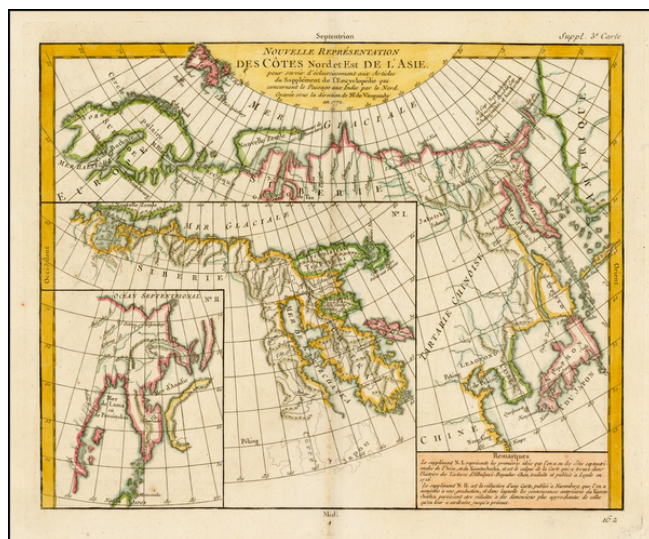

## Nouvelle Representation Des Cotes Nord et Est De L'Asie, pour servir ... Articles du Supplement de l'Encyclopedie qui concerent le Passage aux Indes par le Nord ... 1772

**Stock#:** 36101  
**Map Maker:** Diderot / de Vaugondy  
**Date:** 1772  
**Place:** Paris  
**Color:** Hand Colored  
**Condition:** VG+  
**Size:** 15 x 12 inches  
**Price:** SOLD

### Description:

Fascinating study of the prevailing theories regarding the Northeast Coast of Asia during the second half of the 18th Century, prepared by Diderot.

The 10 maps which accompany the supplement to Diderot's Encyclopedia are one of the earliest studies of comparative cartography, compiling the most modern variant theories and setting them out side by side or in a series of maps.

This set of 3 maps focuses on the 3 theories of the NE Coast of Asia as reported by various German & Russian explorers. The NE Passage is the focal point of this map, contrasting the reports of three 18th Century cartographers. Gorgeous full color example.