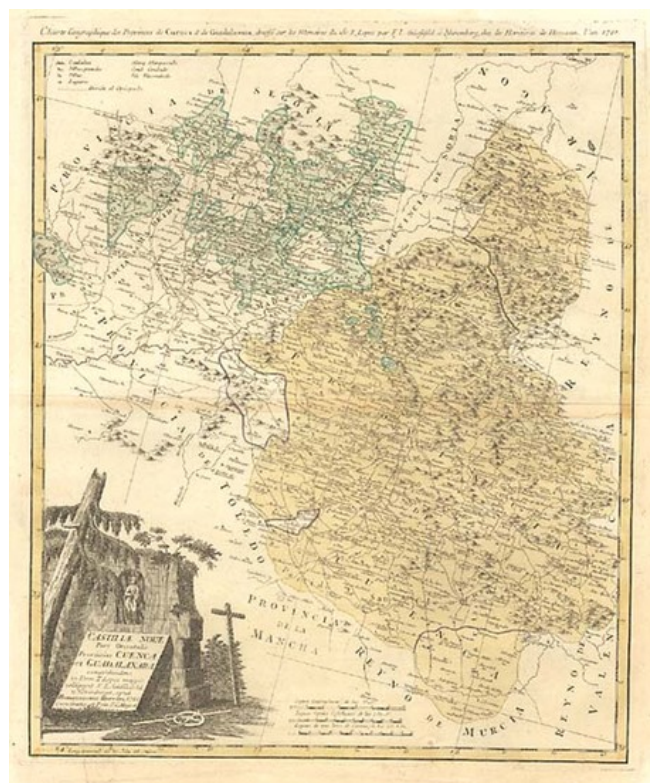

## Castiliae Novae Pars Orientalis Provincias Cuenca et Guadalaxara comprehendens ex Dom T. Lopez ... 1781

**Stock#:** 3595  
**Map Maker:** Homann Heirs / López  
**Date:** 1781  
**Place:** Nuremberg  
**Color:** Hand Colored  
**Condition:** VG  
**Size:** 20 x 17 inches  
**Price:** SOLD

### Description:

Highly detailed regional map of Spain, from Segovia and Aragon to Cuenca. Shows towns, roads, rivers, mountains, lakes, etc.