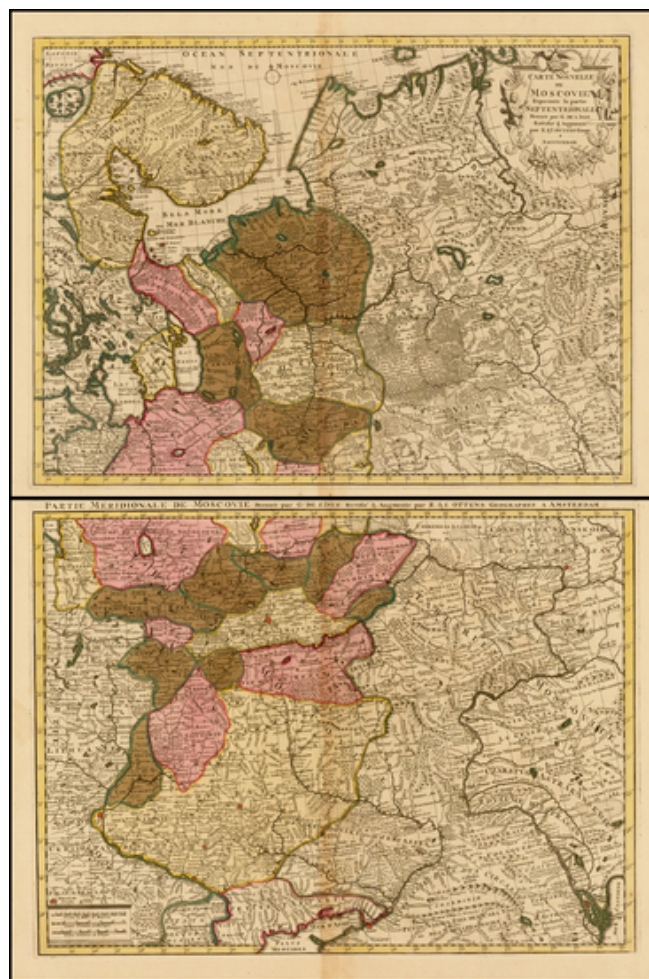

Barry Lawrence Ruderman Antique Maps Inc.

7407 La Jolla Boulevard
La Jolla, CA 92037

www.raremaps.com

(858) 551-8500
blr@raremaps.com

Carte Nouvelle De Moscovie Represente la partie Sepentrionale . . . (and) Partie Meridionale De Moscovie . . .

Stock#: 35942
Map Maker: Ottens
Date: 1720
Place: Amsterdam
Color: Hand Colored
Condition: VG
Size: 23 x 19 inches (each)
Price: \$ 275.00

Description:

Attractive and detailed map of Russia and part of Ukraine, including decorative cartouche.

Detailed Condition:

Two sheets, unjoined. Some oxidation.