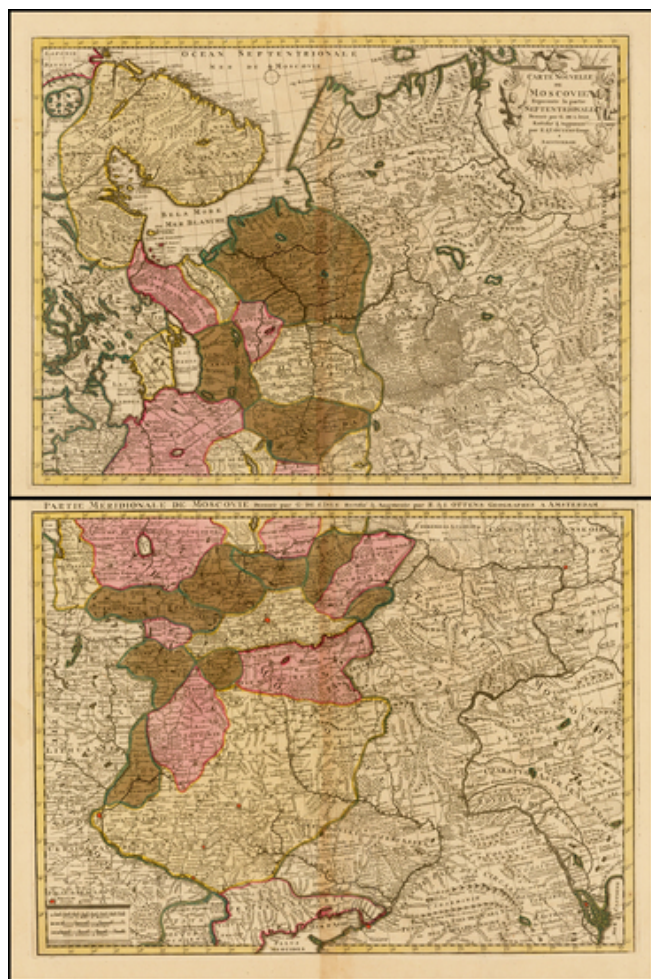

**Barry Lawrence Ruderman
Antique Maps Inc.**

7407 La Jolla Boulevard
La Jolla, CA 92037

www.raremaps.com

(858) 551-8500
blr@raremaps.com

**Carte Nouvelle De Moscovie Represente la partie Sepentrionale . . . (and) Partie
Meridionale De Moscovie . . .**

Stock#: 35942
Map Maker: Ottens
Date: 1720
Place: Amsterdam
Color: Hand Colored
Condition: VG
Size: 23 x 19 inches (each)
Price: \$375.00

Description:

Attractive and detailed map of Russia, including decorative cartouche.

Detailed Condition:

Two sheets, unjoined. Some oxidation.